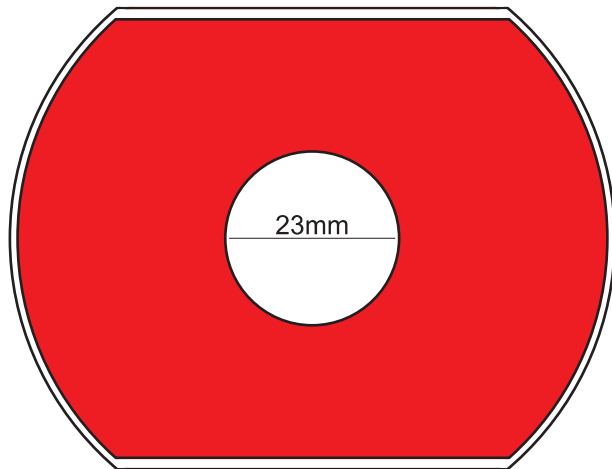

Hockey Shaped CD-ROM Business Card

80mm x 61mm, 48Mb.

23mm

Artwork Height 58mm

Artwork Length 78mm